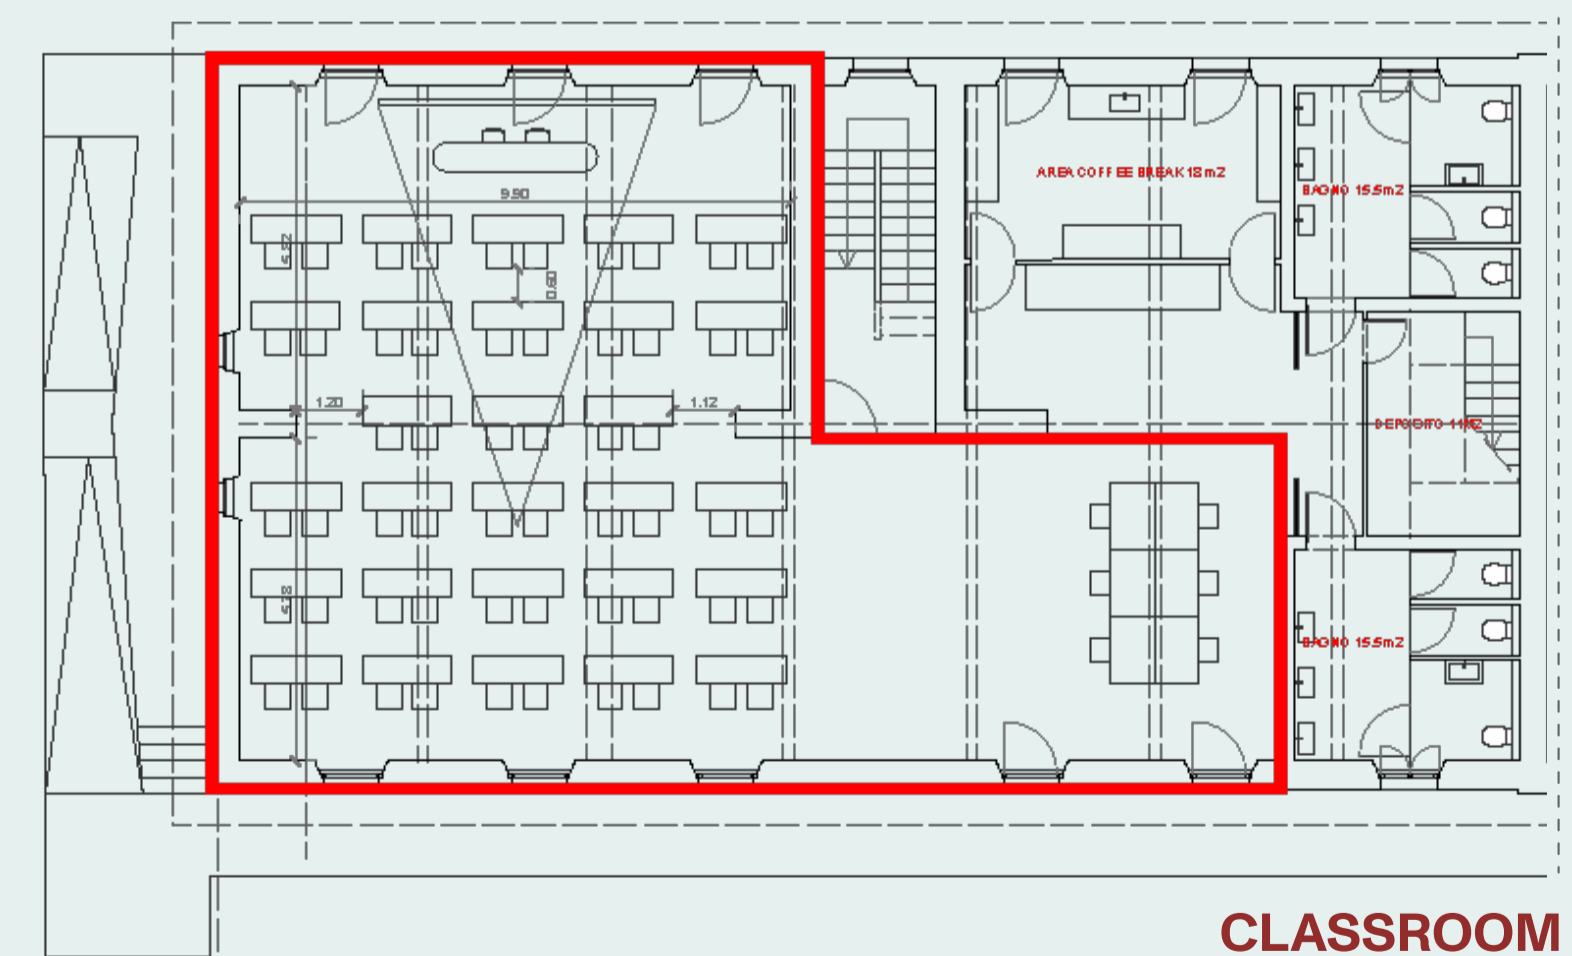

SALA PIETRA

	THEATER	100 PEOPLE
	U - SHARE	36 PEOPLE
	CLASSROOM	56 PEOPLE
	BANQUET	100 PEOPLE
	COCKTAIL	150 PEOPLE
	HEIGHT	5mt
	WIDTH	17mt
	AREA	170m²
	DEPTH	10
	FLOOR	1
	FIXED STAGE	NO
	NATURAL LIGHT	YES

TECHNICAL EQUIPMENT: video projection with screen, microphones, audio & lighting equipment and integrated stage direction