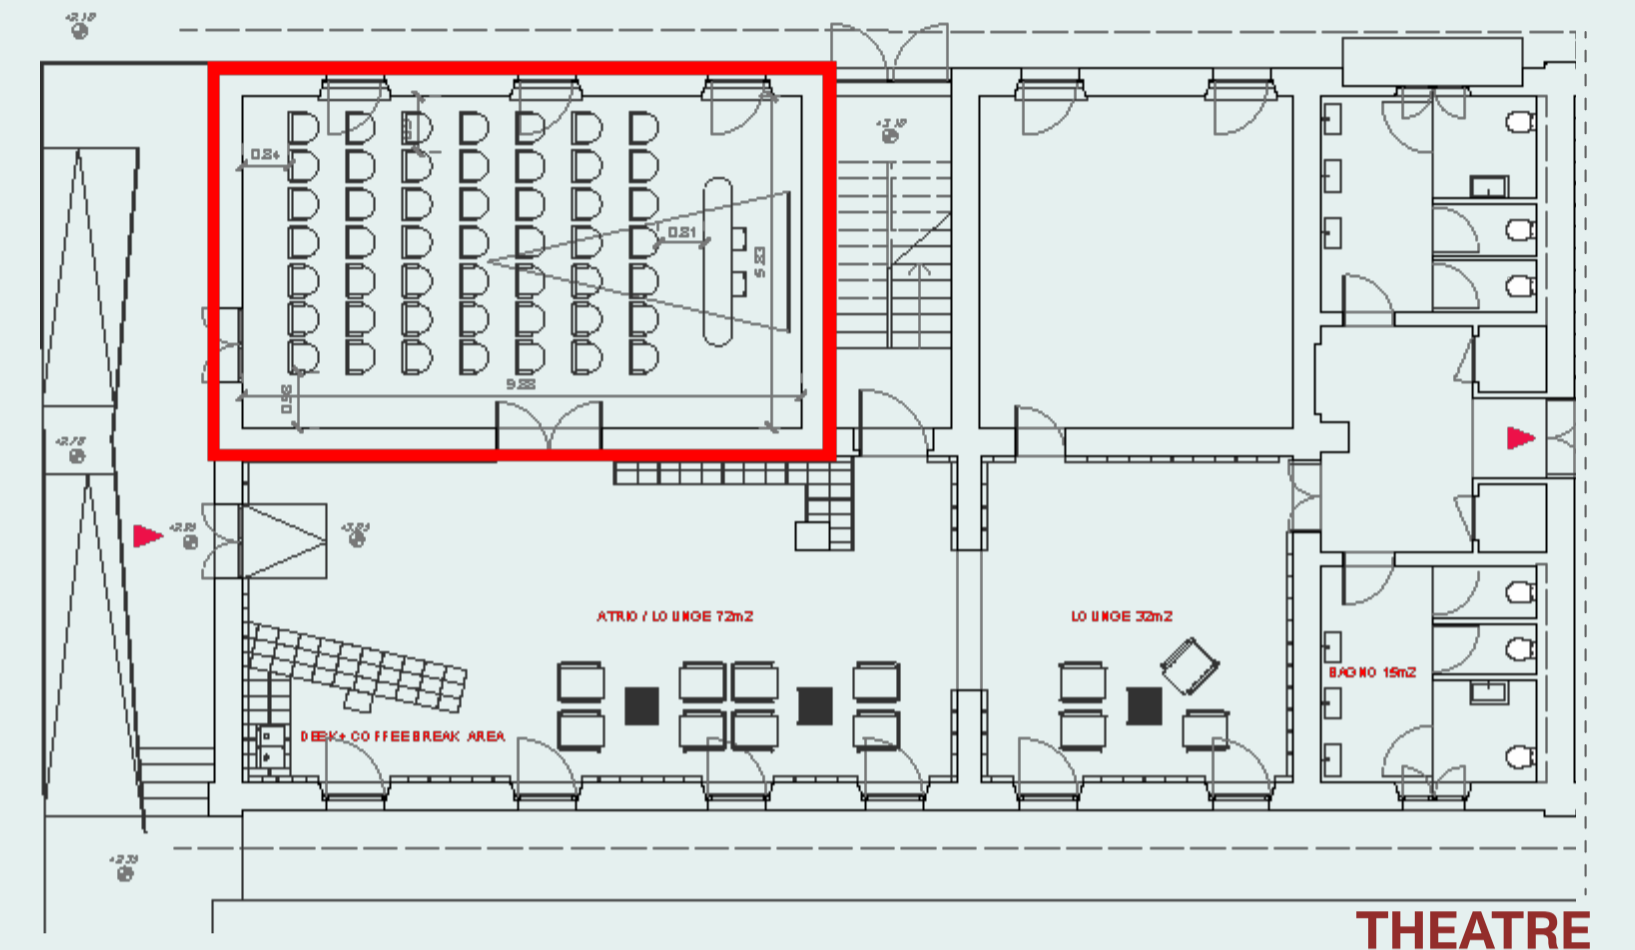

# SALA PIETRA

	THEATER	100 PEOPLE
	U - SHARE	36 PEOPLE
	CLASSROOM	56 PEOPLE
	BANQUET	100 PEOPLE
	COCKTAIL	150 PEOPLE
	HEIGHT	5mt
	WIDTH	17mt
	AREA	170m <sup>2</sup>
	DEPTH	10
	FLOOR	1
	FIXED STAGE	NO
	NATURAL LIGHT	YES

# SALA SMALTO

	THEATER	50 PEOPLE
	CLASSROOM	28 PEOPLE
	U - SHARE	26 PEOPLE
	COCKTAIL	60 PEOPLE
	HEIGHT	3mt
	WIDTH	10mt
	AREA	60m <sup>2</sup>
	DEPTH	6
	FIXED STAGE	NO
	NATURAL LIGHT	YES

**TECHNICAL EQUIPMENT:** video projection with screen, microphones, audio & lighting equipment and integrated stage direction

# SALA METALLO

	BOARDROOM	<b>12 PLACES</b>
	HEIGHT	<b>3mt</b>
	WIDTH	<b>7mt</b>
	AREA	<b>21m<sup>2</sup></b>
	DEPTH	<b>6</b>
	FIXED STAGE	<b>NO</b>
	NATURAL LIGHT	<b>YES</b>

**TECHNICAL EQUIPMENT:** screen hd 55", sound bar