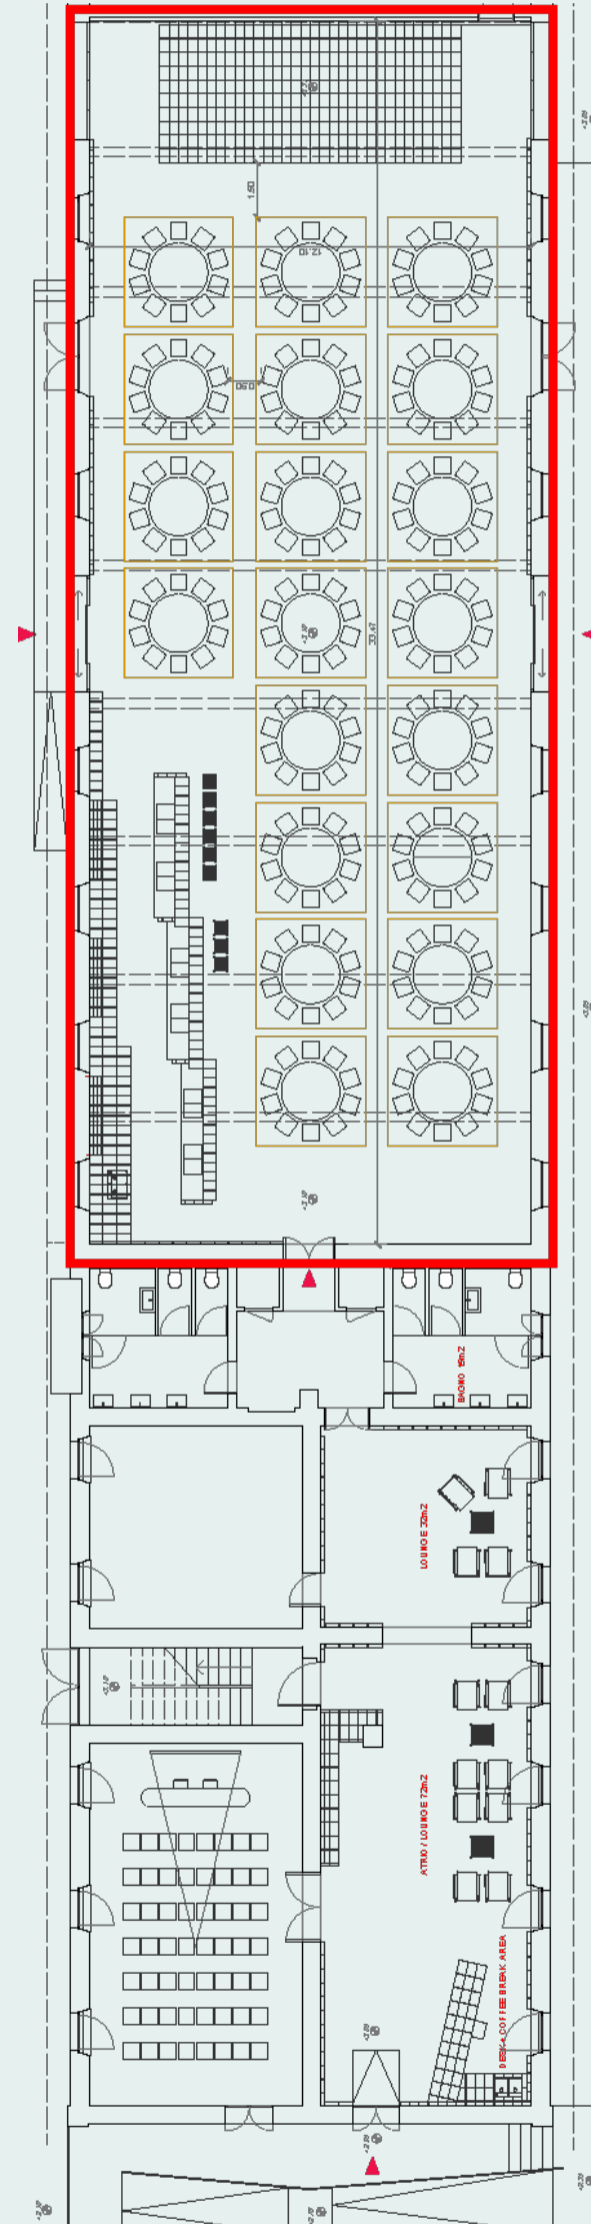

MEETING  
ROOMS

4

MINIMUM  
CAPACITY

2 people

MAXIMUM  
CAPACITY

400 people

CAPACITY OF THE  
PLENARY ROOM

300 people

# SALA METALLO

	BOARDROOM	<b>12 PLACES</b>
	HEIGHT	<b>3mt</b>
	WIDTH	<b>7mt</b>
	AREA	<b>21m<sup>2</sup></b>
	DEPTH	<b>6</b>
	FIXED STAGE	<b>NO</b>
	NATURAL LIGHT	<b>YES</b>

**TECHNICAL EQUIPMENT:** screen hd 55", sound bar

# SALA MATTONI

	THEATER	300 PEOPLE
	CLASSROOM	122 PEOPLE
	BANQUET	200 PEOPLE
	COCKTAIL	400 PEOPLE
	HEIGHT	6mt
	WIDTH	12mt
	AREA	408m <sup>2</sup>
	DEPTH	34
	FIXED STAGE	YES
	NATURAL LIGHT	YES

**TECHNICAL EQUIPMENT:** natural light audio & lighting equipment, microphones and integrated stage direction; led-wall available on request

THEATRE

CLASSROOM

BANQUET