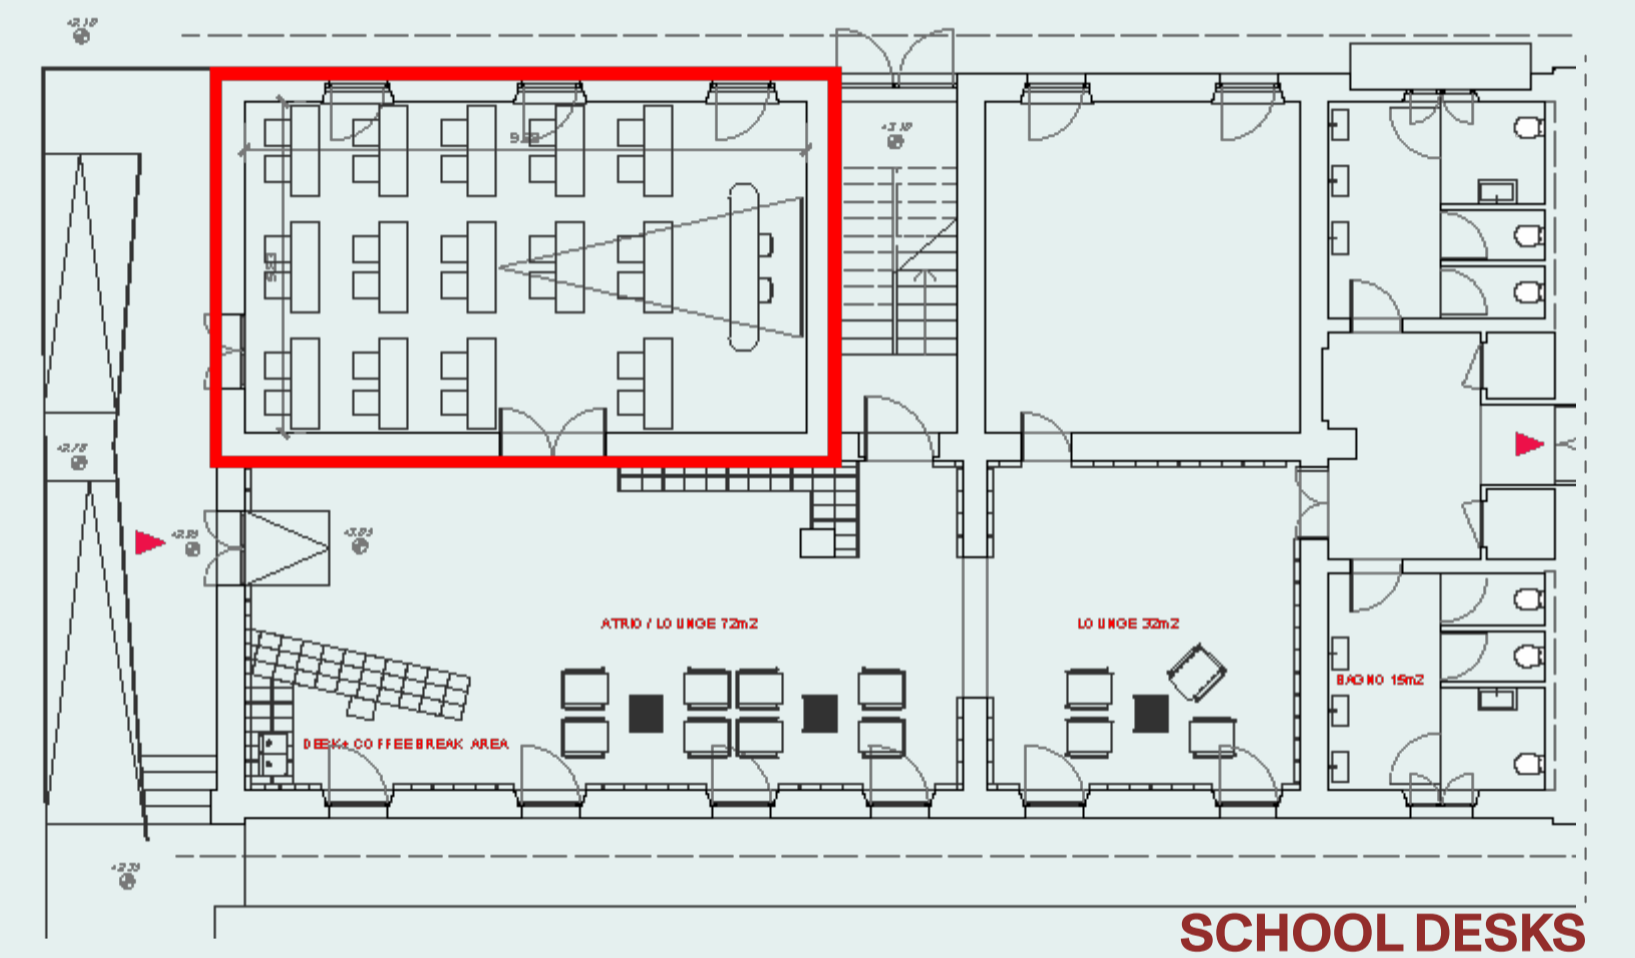

# SALA SMALTO

	THEATER	50 PEOPLE
	CLASSROOM	28 PEOPLE
	U - SHARE	26 PEOPLE
	COCKTAIL	60 PEOPLE
	HEIGHT	3mt
	WIDTH	10mt
	AREA	60m <sup>2</sup>
	DEPTH	6
	FIXED STAGE	NO
	NATURAL LIGHT	YES

**TECHNICAL EQUIPMENT:** video projection with screen, microphones, audio & lighting equipment and integrated stage direction

# SALA METALLO

	BOARDROOM	<b>12 PLACES</b>
	HEIGHT	<b>3mt</b>
	WIDTH	<b>7mt</b>
	AREA	<b>21m<sup>2</sup></b>
	DEPTH	<b>6</b>
	FIXED STAGE	<b>NO</b>
	NATURAL LIGHT	<b>YES</b>

**TECHNICAL EQUIPMENT:** screen hd 55", sound bar