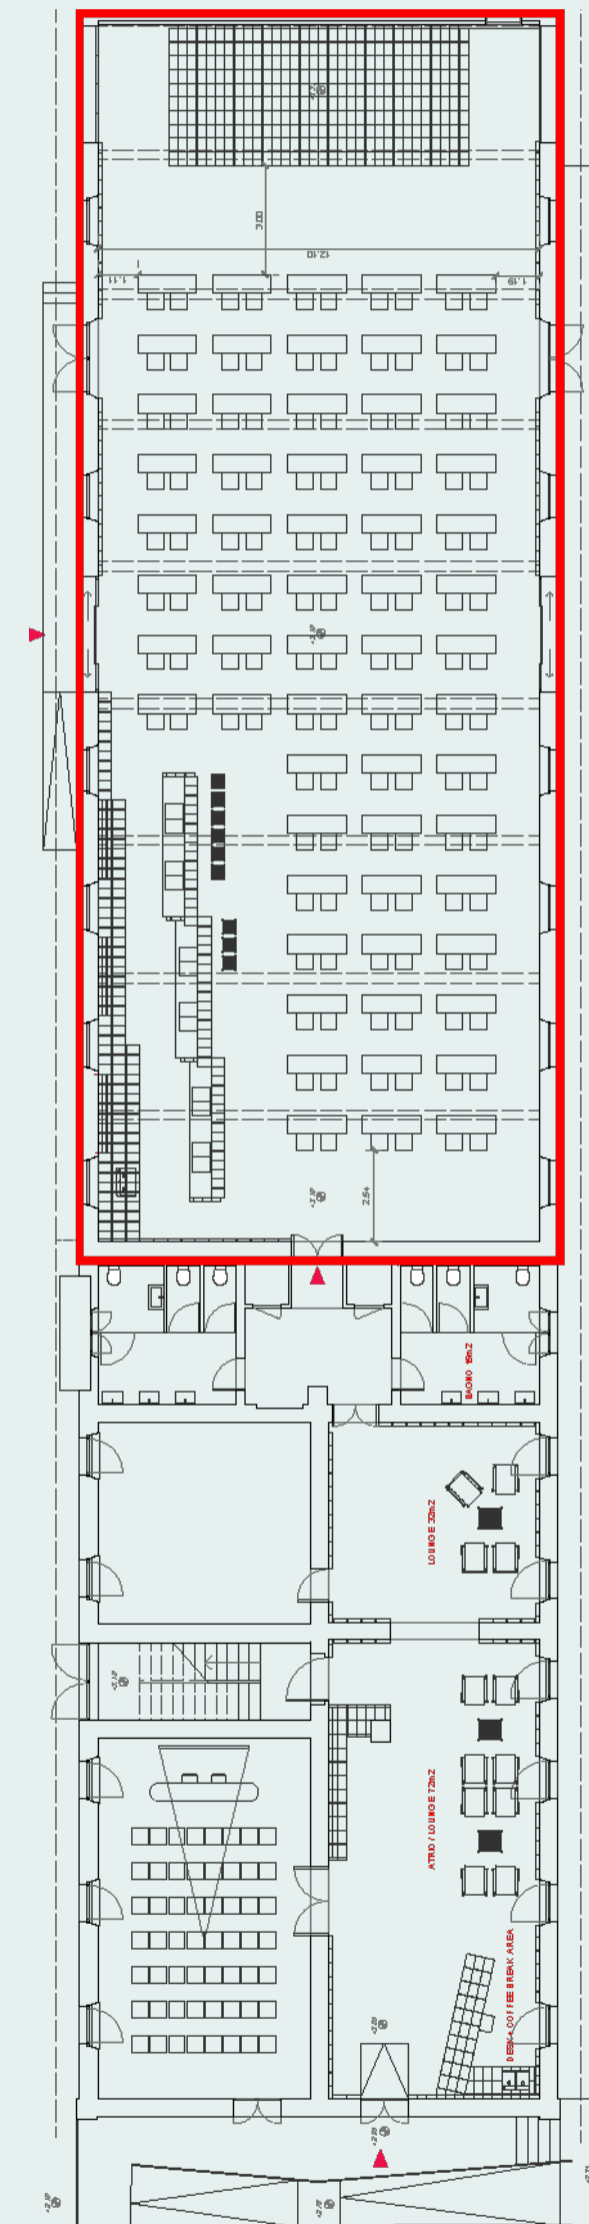

MEETING  
ROOMS

4

MINIMUM  
CAPACITY

2 people

MAXIMUM  
CAPACITY

400 people

CAPACITY OF THE  
PLENARY ROOM

300 people

# SALA METALLO

	BOARDROOM	<b>12 PLACES</b>
	HEIGHT	<b>3mt</b>
	WIDTH	<b>7mt</b>
	AREA	<b>21m<sup>2</sup></b>
	DEPTH	<b>6</b>
	FIXED STAGE	<b>NO</b>
	NATURAL LIGHT	<b>YES</b>

**TECHNICAL EQUIPMENT:** screen hd 55", sound bar

# SALA MATTONI

	THEATER	300 PEOPLE
	CLASSROOM	122 PEOPLE
	BANQUET	200 PEOPLE
	COCKTAIL	400 PEOPLE
	HEIGHT	6mt
	WIDTH	12mt
	AREA	408m <sup>2</sup>
	DEPTH	34
	FIXED STAGE	YES
	NATURAL LIGHT	YES

**TECHNICAL EQUIPMENT:** natural light audio & lighting equipment, microphones and integrated stage direction; led-wall available on request

THEATRE

CLASSROOM

BANQUET