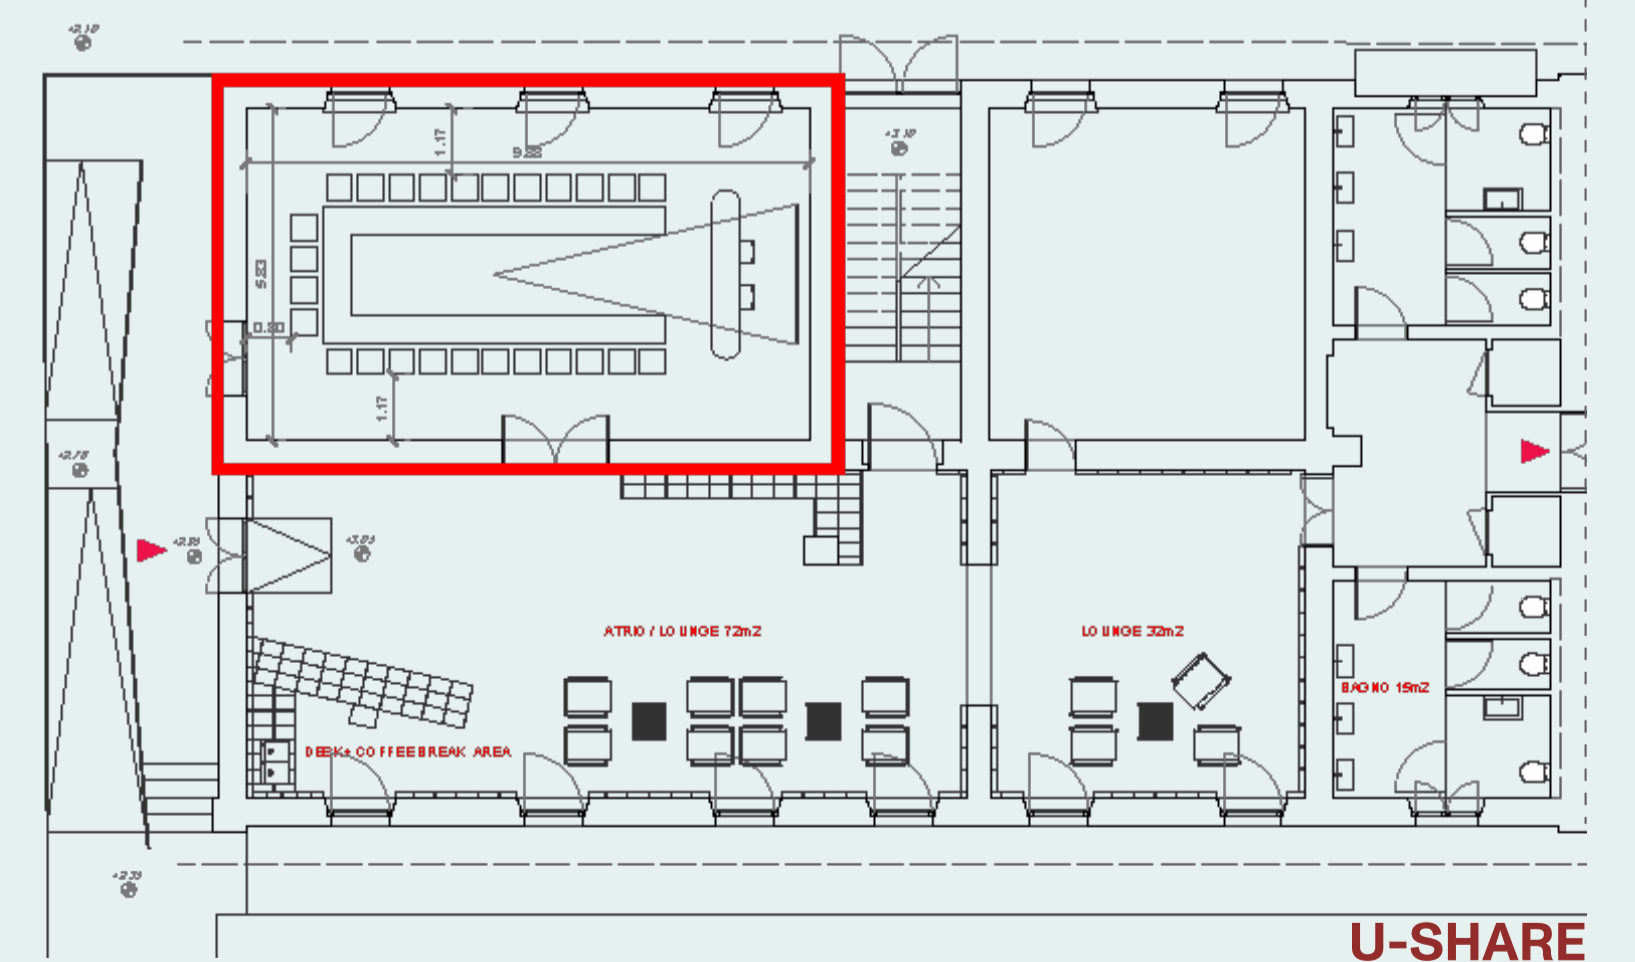

# SALA PIETRA

	THEATER	100 PEOPLE
	U - SHARE	36 PEOPLE
	CLASSROOM	56 PEOPLE
	BANQUET	100 PEOPLE
	COCKTAIL	150 PEOPLE
	HEIGHT	5mt
	WIDTH	17mt
	AREA	170m <sup>2</sup>
	DEPTH	10
	FLOOR	1
	FIXED STAGE	NO
	NATURAL LIGHT	YES

# SALA SMALTO

	THEATER	50 PEOPLE
	CLASSROOM	28 PEOPLE
	U - SHARE	26 PEOPLE
	COCKTAIL	60 PEOPLE
	HEIGHT	3mt
	WIDTH	10mt
	AREA	60m <sup>2</sup>
	DEPTH	6
	FIXED STAGE	NO
	NATURAL LIGHT	YES

**TECHNICAL EQUIPMENT:** video projection with screen, microphones, audio & lighting equipment and integrated stage direction

# SALA METALLO

	BOARDROOM	<b>12 PLACES</b>
	HEIGHT	<b>3mt</b>
	WIDTH	<b>7mt</b>
	AREA	<b>21m<sup>2</sup></b>
	DEPTH	<b>6</b>
	FIXED STAGE	<b>NO</b>
	NATURAL LIGHT	<b>YES</b>

**TECHNICAL EQUIPMENT:** screen hd 55", sound bar