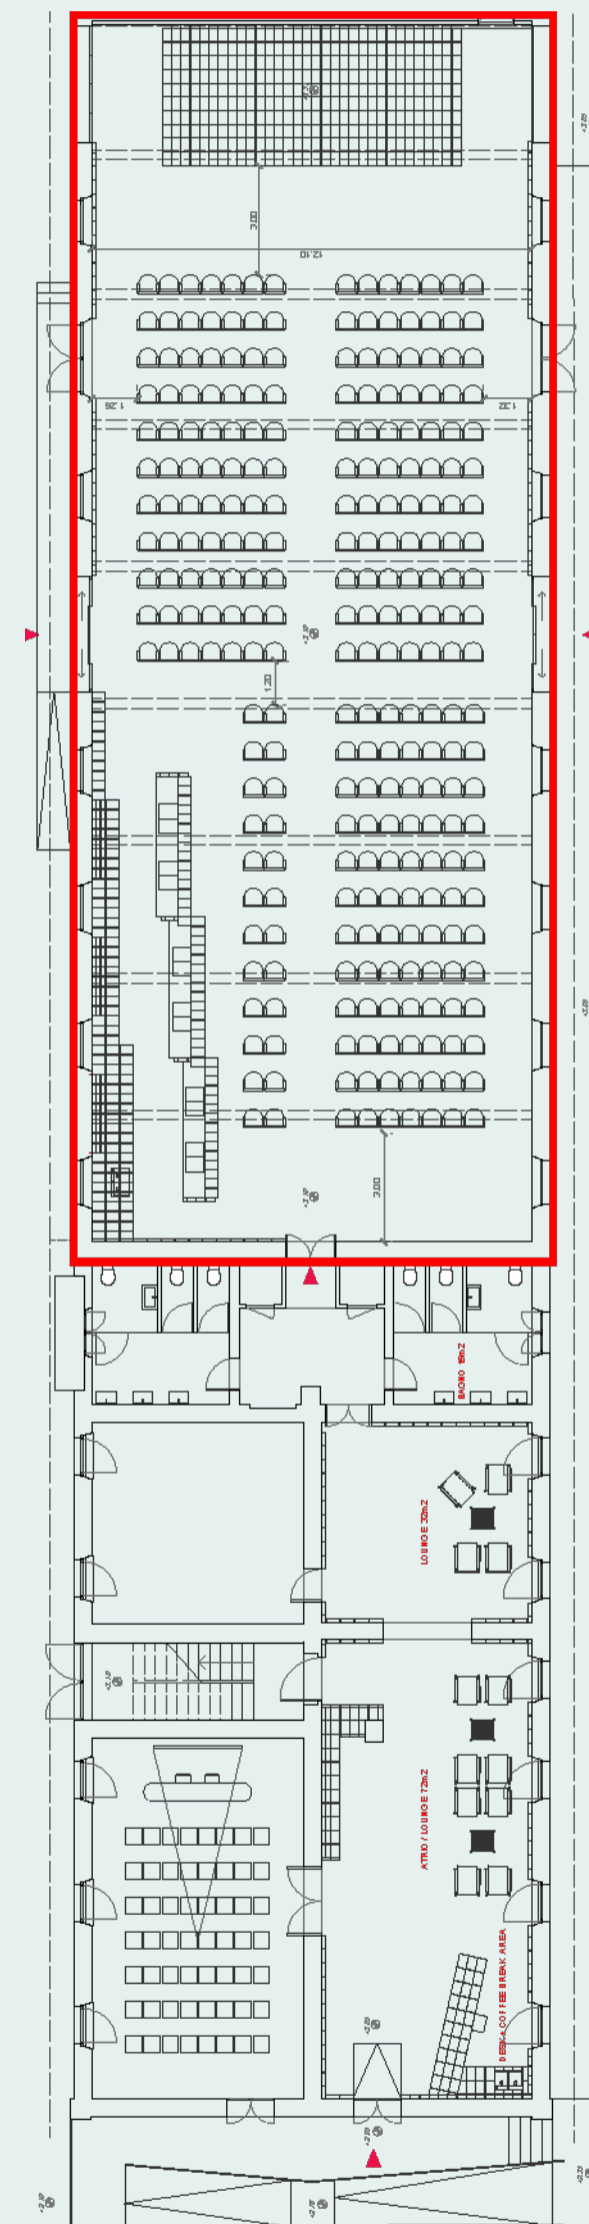

MEETING  
ROOMS

4

MINIMUM  
CAPACITY

2 people

MAXIMUM  
CAPACITY

400 people

CAPACITY OF THE  
PLENARY ROOM

300 people

# SALA PIETRA

	THEATER	100 PEOPLE
	U - SHARE	36 PEOPLE
	CLASSROOM	56 PEOPLE
	BANQUET	100 PEOPLE
	COCKTAIL	150 PEOPLE
	HEIGHT	5mt
	WIDTH	17mt
	AREA	170m <sup>2</sup>
	DEPTH	10
	FLOOR	1
	FIXED STAGE	NO
	NATURAL LIGHT	YES

# SALA METALLO

	BOARDROOM	<b>12 PLACES</b>
	HEIGHT	<b>3mt</b>
	WIDTH	<b>7mt</b>
	AREA	<b>21m<sup>2</sup></b>
	DEPTH	<b>6</b>
	FIXED STAGE	<b>NO</b>
	NATURAL LIGHT	<b>YES</b>

**TECHNICAL EQUIPMENT:** screen hd 55", sound bar

THEATRE

CLASSROOM

BANQUET