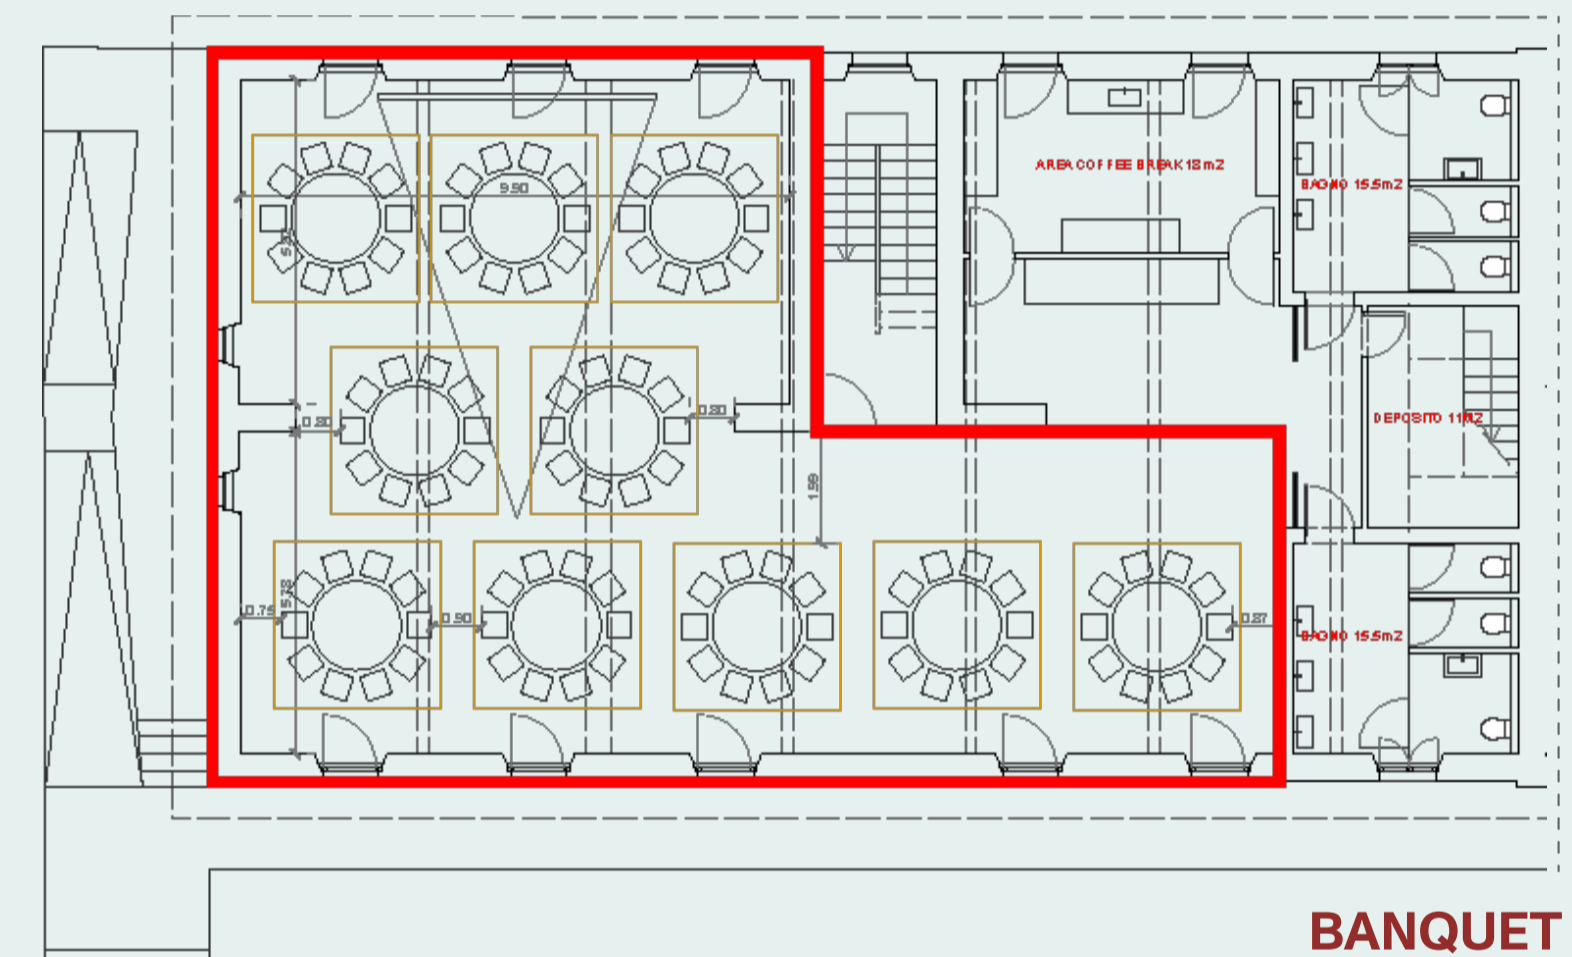

SALA PIETRA

	THEATER	100 PEOPLE
	U - SHARE	36 PEOPLE
	CLASSROOM	56 PEOPLE
	BANQUET	100 PEOPLE
	COCKTAIL	150 PEOPLE
	HEIGHT	5mt
	WIDTH	17mt
	AREA	170m²
	DEPTH	10
	FLOOR	1
	FIXED STAGE	NO
	NATURAL LIGHT	YES

TECHNICAL EQUIPMENT: video projection with screen, microphones, audio & lighting equipment and integrated stage direction