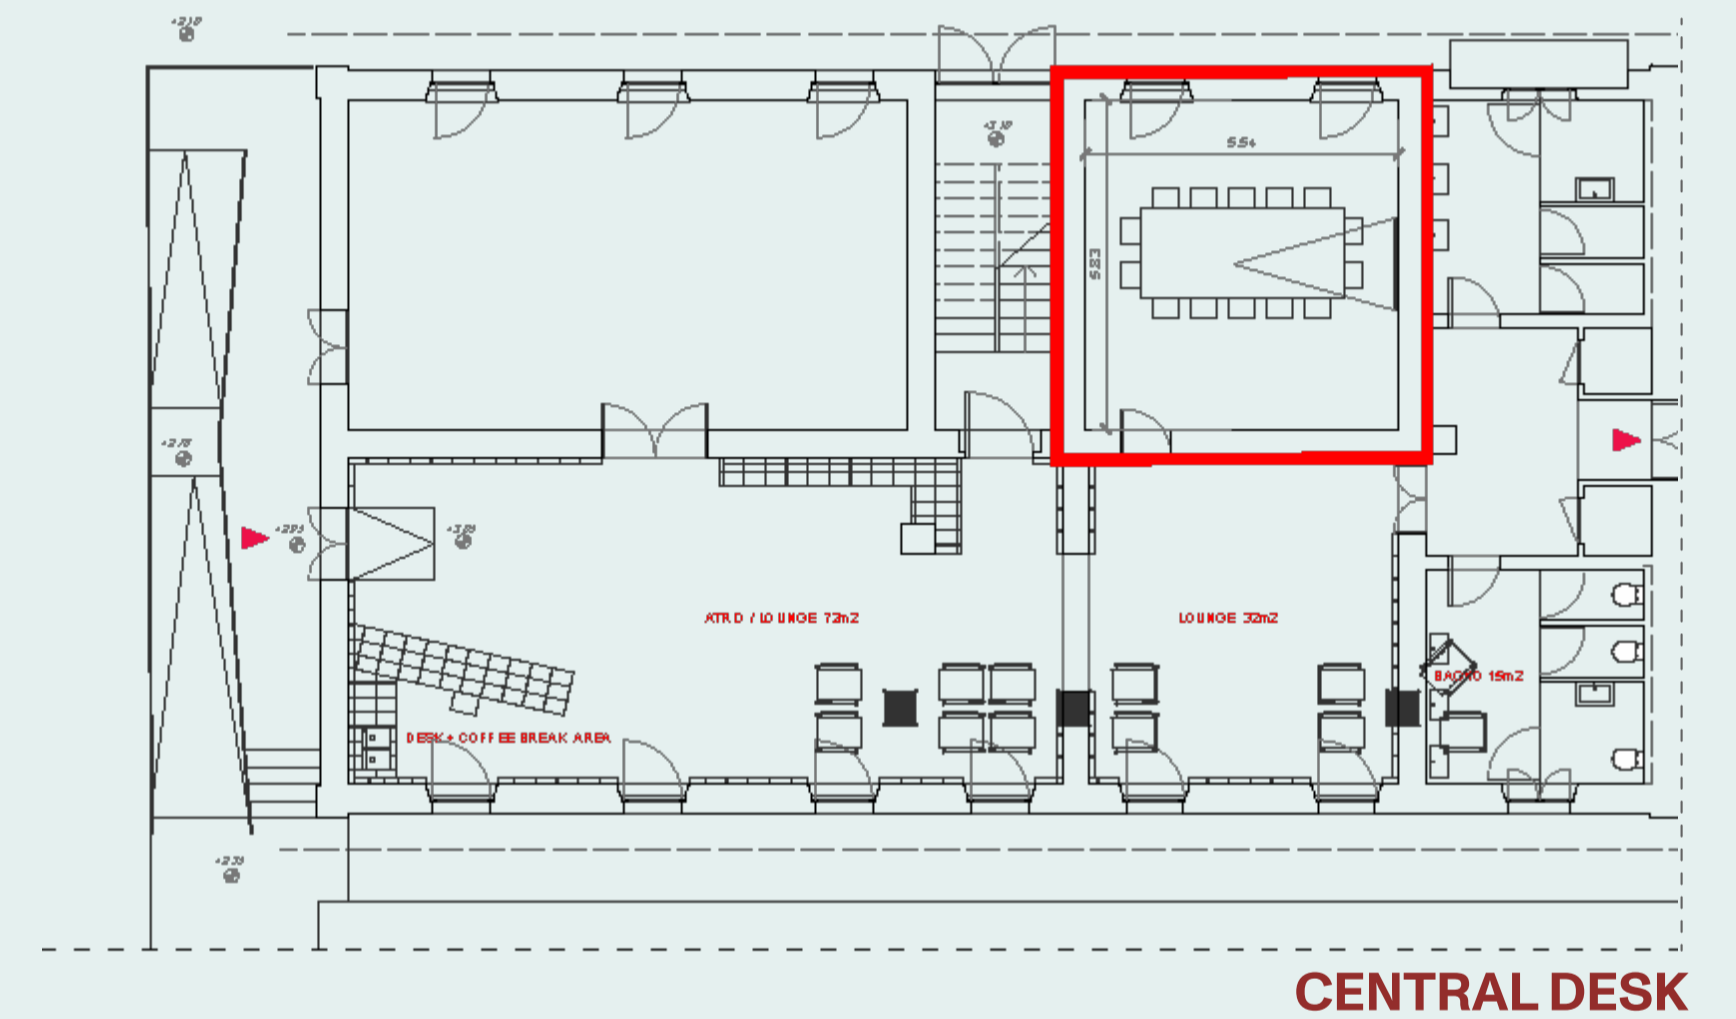

# SALA SMALTO

	THEATER	50 PEOPLE
	CLASSROOM	28 PEOPLE
	U - SHARE	26 PEOPLE
	COCKTAIL	60 PEOPLE
	HEIGHT	3mt
	WIDTH	10mt
	AREA	60m <sup>2</sup>
	DEPTH	6
	FIXED STAGE	NO
	NATURAL LIGHT	YES

**TECHNICAL EQUIPMENT:** video projection with screen, microphones, audio & lighting equipment and integrated stage direction

# SALA METALLO

	BOARDROOM	<b>12 PLACES</b>
	HEIGHT	<b>3mt</b>
	WIDTH	<b>7mt</b>
	AREA	<b>21m<sup>2</sup></b>
	DEPTH	<b>6</b>
	FIXED STAGE	<b>NO</b>
	NATURAL LIGHT	<b>YES</b>

**TECHNICAL EQUIPMENT:** screen hd 55", sound bar